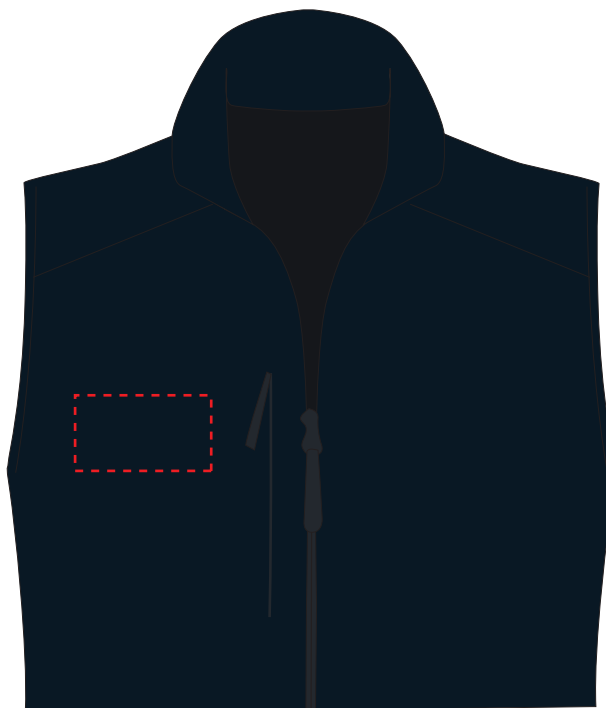

Your Ref:	Quantity:	Product Code: JF0001
Our Ref:	Version: 1	Product Colour: Navy

PRINTING CONCERNS: PRINT MAY DISCOLOUR

PRODUCT INFO: DUE TO THE NATURE OF THE PRODUCT THE PRINT POSITION MAY VARY BY 2 - 3 MM

We stock this item in the following colours

Madeira Thread Colours

- Colour 1
- Colour 1
- Colour 1
- Colour 1

ARTWORK SCALE 20%

ARTWORK SCALE 100%
Max print area 90mm x 50mm

The dashed line is to demonstrate print area and will not appear on your printed item